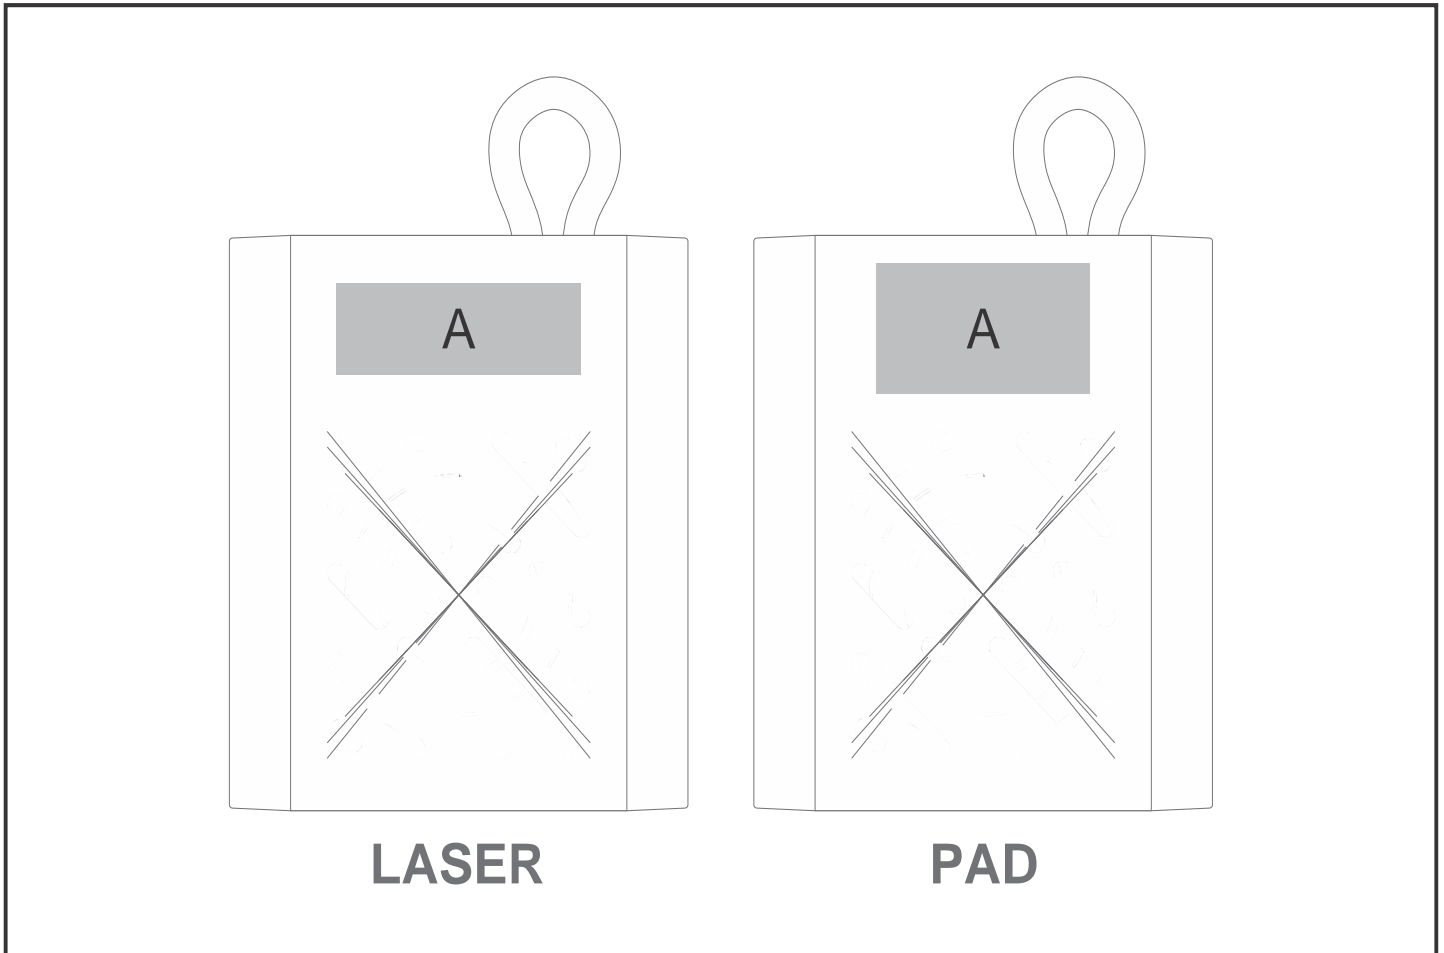

MT-OK-419-B

Okiyo Odoriko Bamboo Bluetooth Speaker

Need to know:

Includes 1-Colour, 1-Position Pad Print or 1-Position Laser Engraving (setup fees apply)

- Due to tonal variations in the wood the laser engraving will vary from one item to the next and will likely vary in the same item.

- **Laser colour:** Tonal

- Texture of Item will affect the quality of Print.

Branding Options:

Position	Branding Method (Branding Code)	No. of Colours	Dimension
A	Laser Engraving (LC)	N/A	40mm wide x 14mm high
A	Pad Printing (PC)	4 Colours	40mm wide x 15mm high